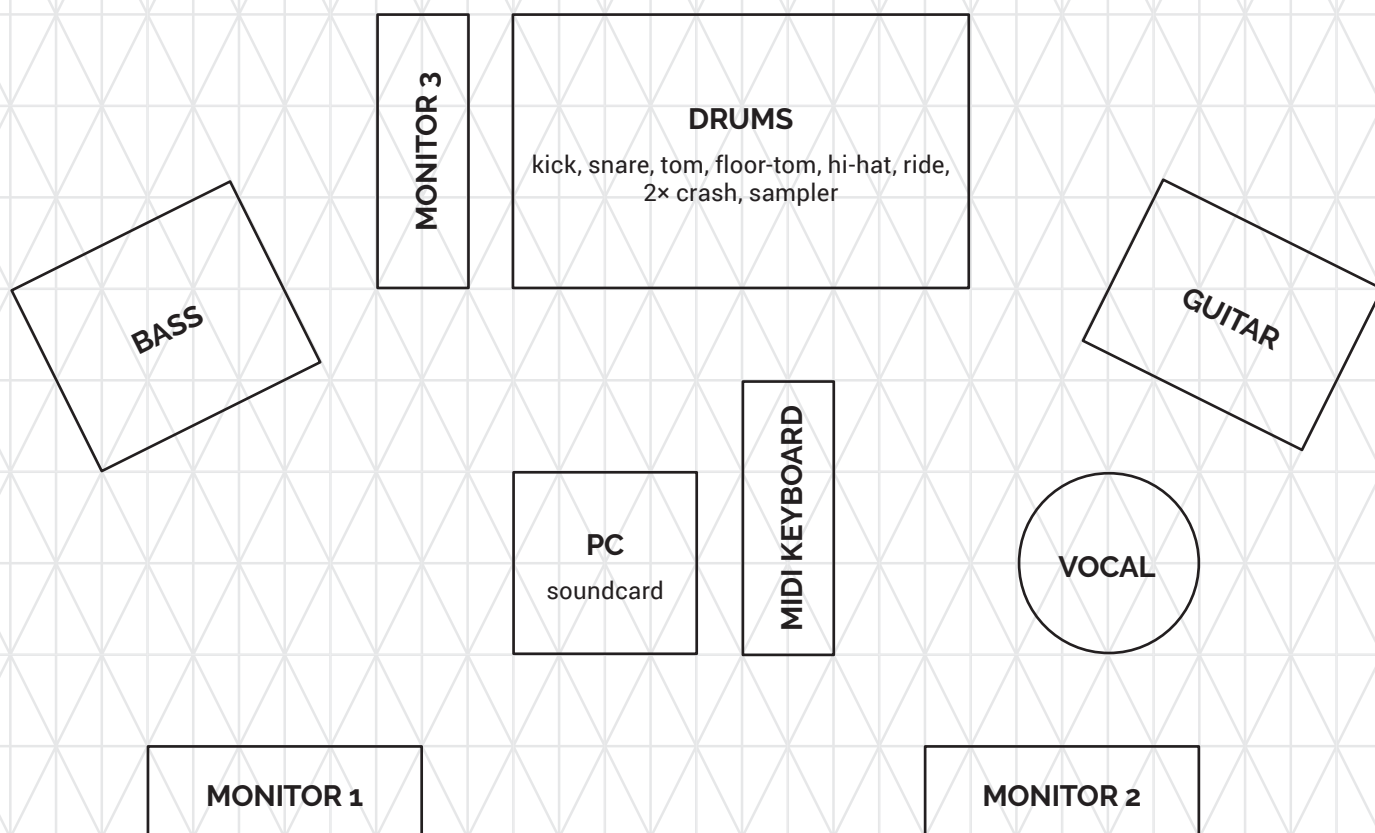

STAGE PLAN & INPUT LIST

**FRED
MADISON**

Drums:	kick	Shure BETA 52A / AKG D112
	snare	Shure SM57
	tom	Shure SM57
	overheads	pair of condenser mics
	sampler	audio jack, stereo
Guitar:	Shure SM57	
Bass:	XLR/Shure SM57	
Vocal:	Shure SM58 (effect reverb)	
Soundcard:	2x XLR L + R	